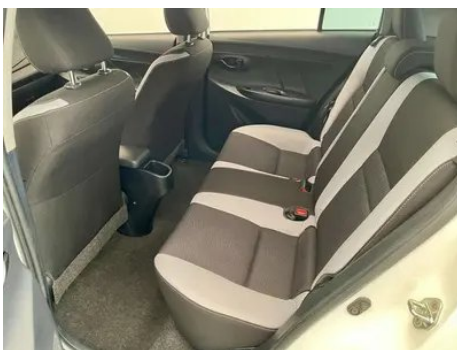

Vehicle Detail Report

Toyota Yaris L 2020 Vibrant X 1.5L CVT Leading Edition

Basic Information

Brand	Toyota
Mileage	34,000 km
Color	White
First Registration	2021-03-01
Transfer Count	0

Vehicle Images