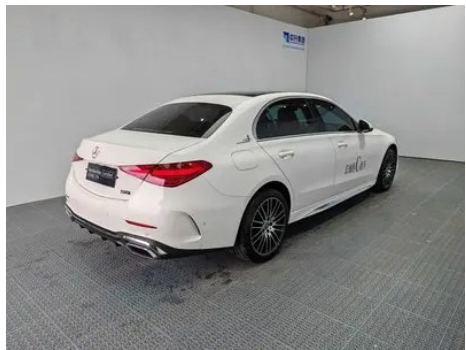

Vehicle Detail Report

Mercedes-Benz C-Class 2025 C 260 L Sports version

Basic Information

Brand	Mercedes-Benz
Mileage	8,400 km
Color	White
First Registration	2024-11-01
Transfer Count	0

Vehicle Images

Vehicle Condition

1. Front bumper, Scrape.

Configuration Information

Model Information

Model Name	Mercedes-Benz C-Class 2025 C 260 L Sports version
Launch Date	2024.09

Basic parameters

Vehicle Class	Mid-size car
Energy Type	Gasoline + 48V Mild Hybrid System
Maximum Power (kW)	150
Maximum Torque (N·m)	300
Transmission	9-gear manual integration
Body Type	Sedan
Engine	1.5L 204 hp L4
Dimensions (L×W×H) (mm)	4882*1820*1461
Official 0-100 km/h Acceleration (s)	7.8
Top Speed (km/h)	236
Curb Weight (kg)	1760
Maximum Gross Weight (kg)	2260
WLTP Combined Fuel Consumption (L/100km)	6.45