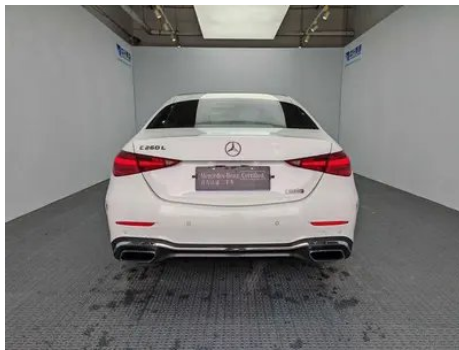

Vehicle Detail Report

Mercedes-Benz C-Class 2025 C 260 L Sports version

Basic Information

Brand	Mercedes-Benz
Mileage	8,400 km
Color	White
First Registration	2024-11-01
Transfer Count	0

Vehicle Images

Vehicle Condition

1. Front bumper, Scrape.

Configuration Information

Model Information

Model Name	Mercedes-Benz C-Class 2025 C 260 L Sports version
Launch Date	2024.09

Basic parameters

Vehicle Class	Mid-size car
Energy Type	Gasoline + 48V Mild Hybrid System
Maximum Power (kW)	150
Maximum Torque (N·m)	300
Transmission	9-gear manual integration
Body Type	Sedan
Engine	1.5L 204 hp L4
Dimensions (L×W×H) (mm)	4882*1820*1461
Official 0-100 km/h Acceleration (s)	7.8
Top Speed (km/h)	236
Curb Weight (kg)	1760
Maximum Gross Weight (kg)	2260
WLTP Combined Fuel Consumption (L/100km)	6.45