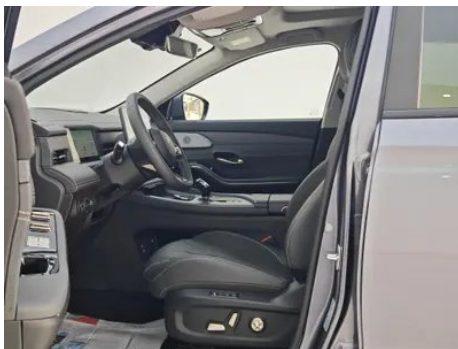

Vehicle Detail Report

Jetour Shanghai L9 2024 1.5TD Max

Basic Information

Brand	Jetour Shanghai
Mileage	100 km
Color	Dark gray
First Registration	2025-11-01
Transfer Count	0

Vehicle Images