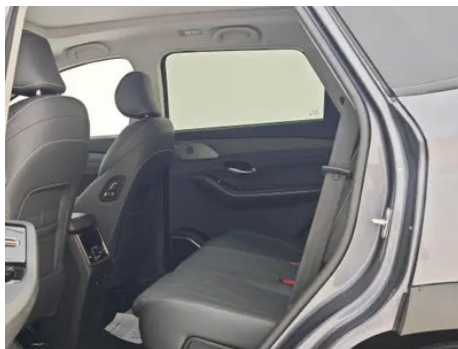

Vehicle Detail Report

Jetour Shanghai L9 2024 1.5TD Max

Basic Information

Brand	Jetour Shanghai
Mileage	100 km
Color	Dark gray
First Registration	2025-11-01
Transfer Count	0

Vehicle Images