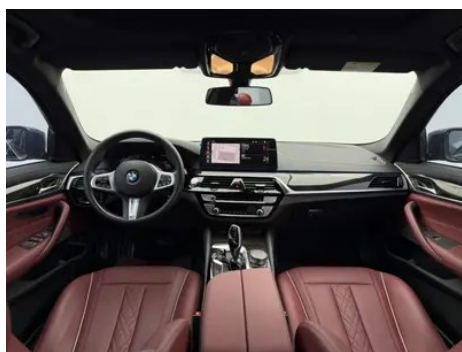

Vehicle Condition

1. Original metal body panels with factory paint.

Configuration Information

Model Information

Model Name	BMW 5 Series 2021 Restyling 525Li M Sports suit
Launch Date	2021.05

Basic parameters

Vehicle Class	Mid-size and large cars
Energy Type	Gasoline
Maximum Power (kW)	135
Maximum Torque (N·m)	290
Transmission	8-gear manual integration
Body Type	Sedan
Engine	2.0L 184 hp L4
Dimensions (L×W×H) (mm)	5106*1868*1500