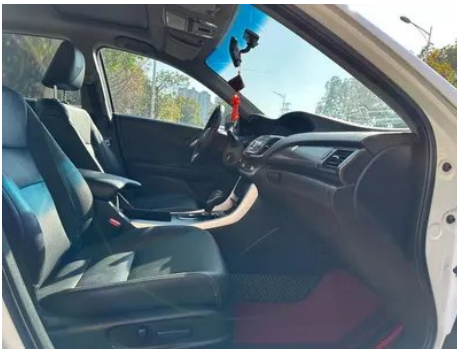

Vehicle Detail Report

Honda Accord 2015 2.0L LX Comfort Edition

Basic Information

Brand	Honda
Mileage	70,000 km
Color	White
First Registration	2016-01-01
Transfer Count	1

Vehicle Images

Vehicle Condition

1. Left upper side rail, Deformation. 2. Inner side of left B-pillar, Scratch, Non-accident-related deformation. 3. Inner side of right C-pillar, Deformation. 4. Spare wheel well, Corrosion, Soiling. 5. Driver's seat rails and frame, Signs of removal. 6. Front passenger seat rails and frame, Signs of removal. 7. Headliner, Soiling. 8. Left rear quarter panel, Deformation. 9. Right rear quarter panel, Paint repair, Body panel repair. 10. Rear seats, Damage. 11. Headliner, Soiling.