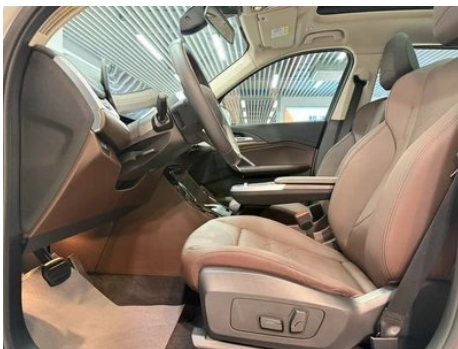

Vehicle Detail Report

BMW X1 2023 xDrive25Li M Sports suit

Basic Information

Brand	BMW
Mileage	10,900 km
Color	White
First Registration	2024-01-01
Transfer Count	1

Vehicle Images

Vehicle Condition

1. Original metal body panels with factory paint.