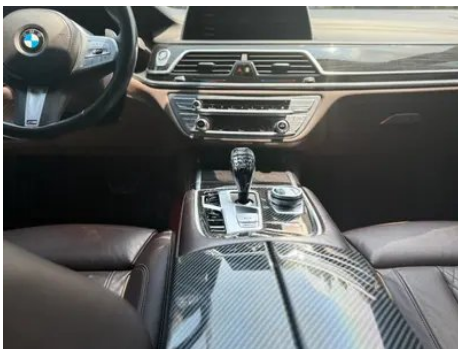

Vehicle Detail Report

BMW 7 Series 2021 730Li M Sports suit

Basic Information

Brand	BMW
Mileage	60,000 km
Color	Black
First Registration	2021-05-01
Transfer Count	0

Vehicle Images

Vehicle Condition

1. Driver's seat rails and frame, Signs of removal. 2. Front passenger seat rails and frame, Signs of removal. 3. Right rear quarter panel, Deformation.