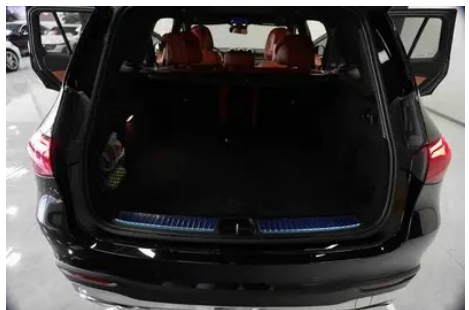

Vehicle Detail Report

Mercedes-Benz GLC 2024 GLC 260 L 4MATIC
Dynamic 5 seat

Basic Information

Brand	Mercedes-Benz
Mileage	31,400 km
Color	Black
First Registration	2024-04-01
Transfer Count	0

Vehicle Images

Vehicle Condition

1. Original metal body panels with factory paint.

Configuration Information

Model Information

Model Name	Mercedes-Benz GLC 2024 GLC 260 L 4MATIC Dynamic 5 seat
Launch Date	2024.03

Basic parameters