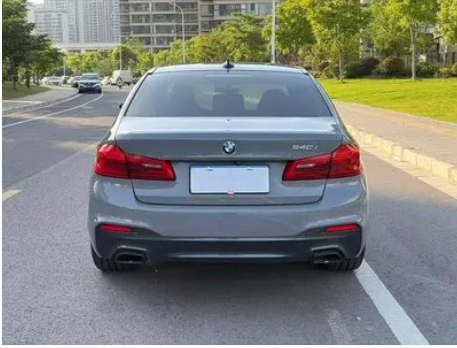

Vehicle Detail Report

BMW 5 Series 2020 530Li Premium Class M Sports suit

Basic Information

Brand	BMW
Mileage	112,000 km
Color	Silver-gray
First Registration	2020-01-01
Transfer Count	1

Vehicle Images

Vehicle Condition