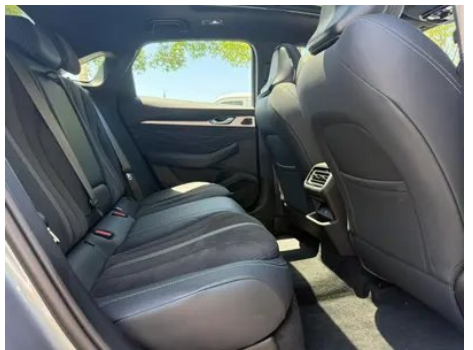

Vehicle Detail Report

Geely Preface 2026 2.0T Oriental Yao full moon version

Basic Information

Brand	Geely
Mileage	4,000 km
Color	Silver-gray
First Registration	2025-09-01
Transfer Count	0

Vehicle Images

Vehicle Condition