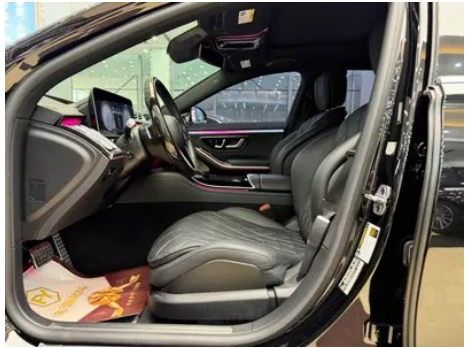

Vehicle Detail Report

Mercedes-Benz S-Class 2022 S 500 L 4MATIC

Basic Information

Brand	Mercedes-Benz
Mileage	58,000 km
Color	Black
First Registration	2022-07-01
Transfer Count	0

Vehicle Images