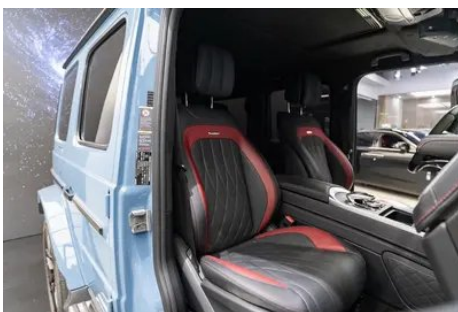

Vehicle Detail Report

Mercedes-Benz Mercedes-AMG G-Class 2021 AMG G 63

Basic Information

Brand	Mercedes-Benz
Mileage	36,000 km
Color	Blue
First Registration	2021-09-01
Transfer Count	1

Vehicle Images