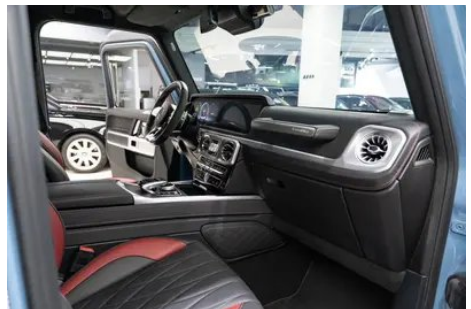

Vehicle Detail Report

Mercedes-Benz Mercedes-AMG G-Class 2021 AMG G 63

Basic Information

Brand	Mercedes-Benz
Mileage	36,000 km
Color	Blue
First Registration	2021-09-01
Transfer Count	1

Vehicle Images