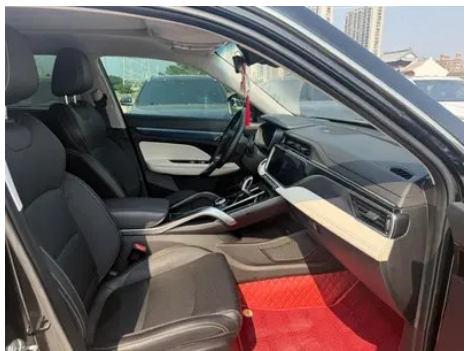

Vehicle Detail Report

Geely Boyue 2022 Boyue X 1.8TD DCT Smart

Basic Information

Brand	Geely
Mileage	45,000 km
Color	Black
First Registration	2021-10-01
Transfer Count	0

Vehicle Images

Vehicle Condition

1. Original metal body panels with factory paint.