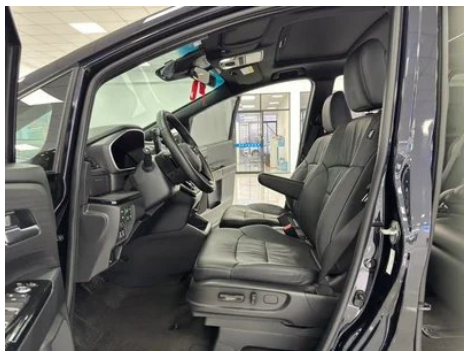

Vehicle Detail Report

Honda Odyssey 2024 2.0L e HEV Sharp Yao Xiang Edition

Basic Information

Brand	Honda
Mileage	23,000 km
Color	Black
First Registration	2023-09-01
Transfer Count	0

Vehicle Images