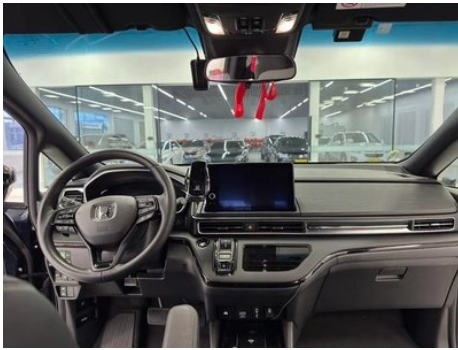

Vehicle Condition

1. Right front frame rail, Deformation.

Configuration Information

Model Information

Model Name	Odyssey 2024 2.0L e:HEV Rui Yao Xiang Edition