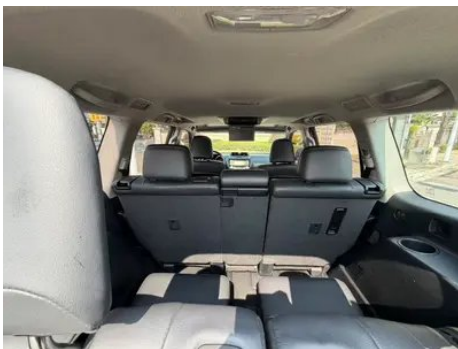

Vehicle Detail Report

Toyota Prado 2018 3.5L Automatic TX-L NAVI

Basic Information

Brand	Toyota
Mileage	90,000 km
Color	White
First Registration	2017-11-01
Transfer Count	1

Vehicle Images

Vehicle Condition