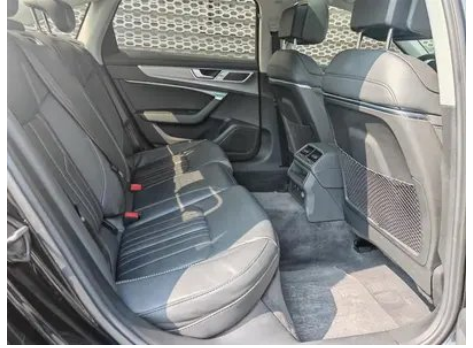

Vehicle Detail Report

Audi A6L 2023 40 TFSI Deluxe Elegant

Basic Information

Brand	Audi
Mileage	36,400 km
Color	Black
First Registration	2023-06-01
Transfer Count	0

Vehicle Images

Vehicle Condition

1. Original metal body panels with factory paint.