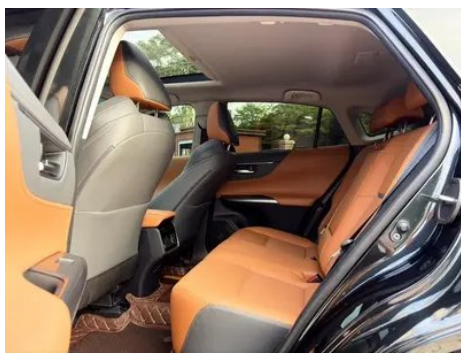

Vehicle Detail Report

Toyota Venza 2022 2.0L CVT Two-wheel-drive Prestige Edition

Basic Information

Brand	Toyota
Mileage	40,000 km
Color	Black
First Registration	2023-02-01
Transfer Count	0

Vehicle Images