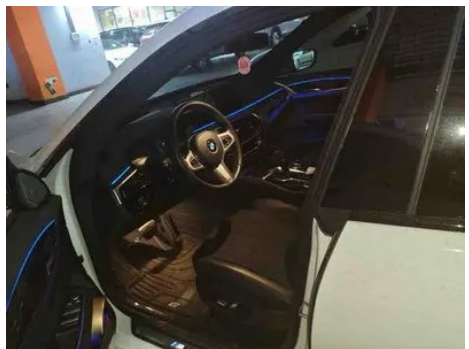

Vehicle Detail Report

BMW 6 Series GT 2022 630i M Sports suit

Basic Information

Brand	BMW
Mileage	17,000 km
Color	White
First Registration	2024-07-01
Transfer Count	0

Vehicle Images

Vehicle Condition

1. Driver's seat rails and frame, Signs of removal. 2. Front passenger seat rails and frame, Signs of removal.