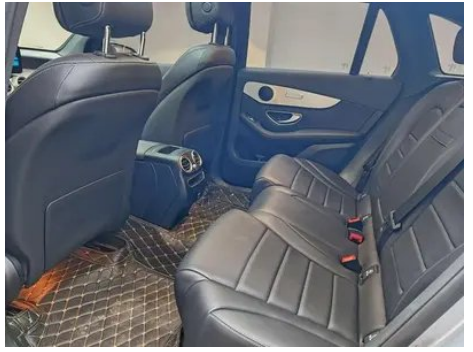

Vehicle Condition

1. Original metal body panels with factory paint.

Configuration Information

Model Information

Model Name	Mercedes-Benz GLC 2022 Restyling GLC 260 L 4MATIC Dynamic
Launch Date	2021.11

Basic parameters