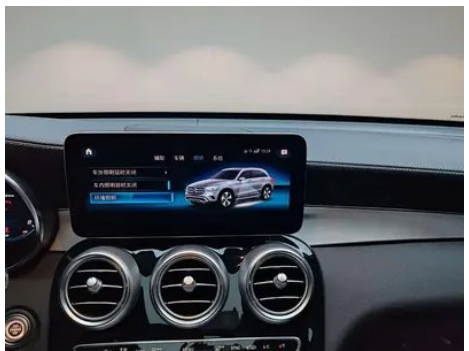

Vehicle Detail Report

Mercedes-Benz GLC 2022 Restyling GLC 260 L 4MATIC Dynamic

Basic Information

Brand	Mercedes-Benz
Mileage	31,000 km
Color	Silver-gray
First Registration	2022-10-01
Transfer Count	1

Vehicle Images