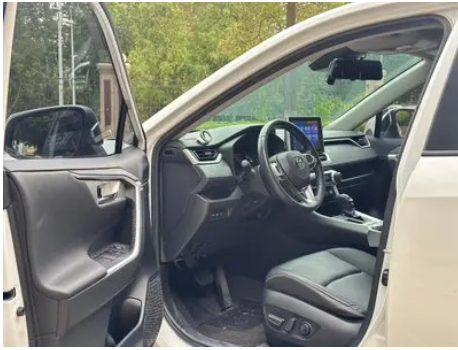

Vehicle Detail Report

Toyota RAV4 2020 2.0L CVT Two-Drive Fashion Edition

Basic Information

Brand	Toyota
Mileage	66,000 km
Color	White
First Registration	2022-10-01
Transfer Count	0

Vehicle Images

Vehicle Condition