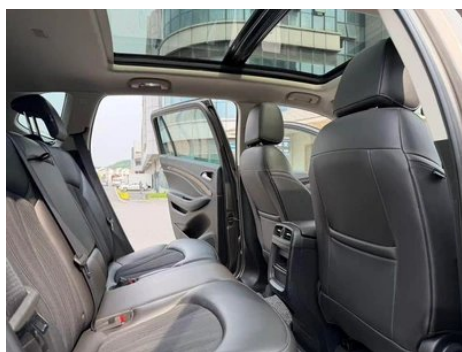

Vehicle Condition

1. Original metal panels and factory paint.

Configuration Information

Model Information

Model Name	Oncovey Plus 2018 20T Two-wheel drive leading type
Launch Date	2017.11

Basic parameters

Vehicle Class	Mid-size SUV
Energy Type	Gasoline
Maximum Power (kW)	124
Maximum Torque (N·m)	250
Transmission	7-speed dry dual clutch
Body Type	SUV
Engine	1.5L 169 hp L4
Dimensions (L×W×H) (mm)	4667*1839*1660