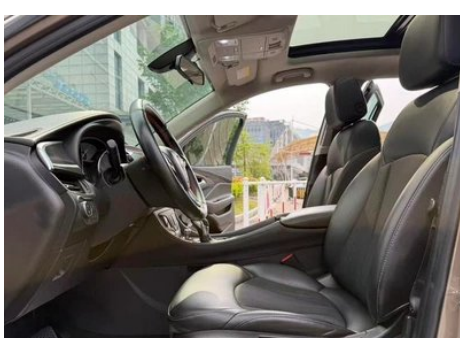

Vehicle Detail Report

Envision 2018 20T Two-wheel drive leading type

Basic Information

Brand	Buick
Mileage	85,000 km
Color	Dark gray
First Registration	2018-06-01
Transfer Count	0

Vehicle Images