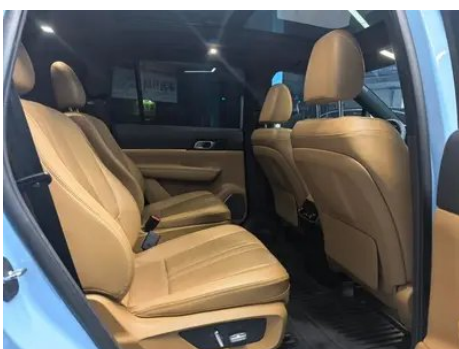

Vehicle Detail Report

Li Auto ONE 2020 extended range 6 Seat plate

Basic Information

Brand	Li Auto
Mileage	74,000 km
Color	Blue
First Registration	2021-04-01
Transfer Count	0

Vehicle Images

Vehicle Condition

1. Right front door, Paint repair. 2. Right rear door, Body panel repair. 3. Right rear quarter panel, Body panel repair. 4. Right headlight, Replaced.

Configuration Information

Model Information

Model Name	Li Auto ONE 2020 extended range 6 Seat plate
Launch Date	2019.10