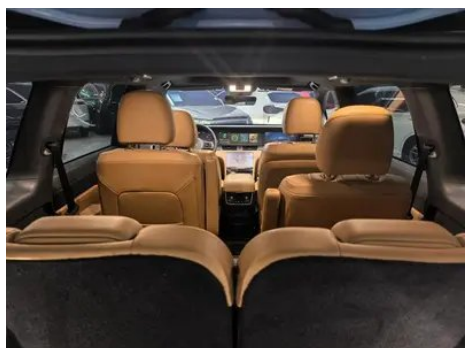

Vehicle Detail Report

Li Auto ONE 2020 extended range 6 Seat plate

Basic Information

Brand	Li Auto
Mileage	74,000 km
Color	Blue
First Registration	2021-04-01
Transfer Count	0

Vehicle Images