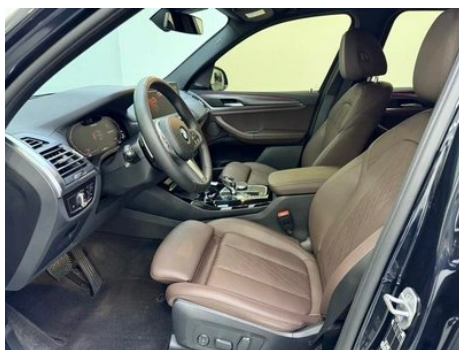

# Vehicle Detail Report

**BMW X3 2022 xDrive30i Premium Class M  
Obsidian Night Suit**

## Vehicle Images