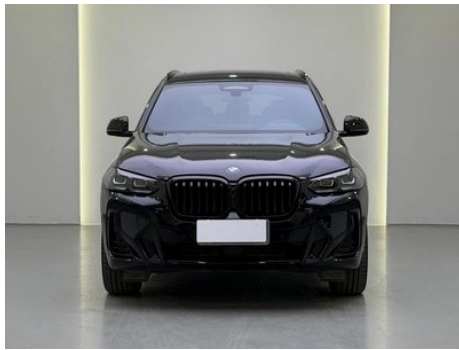

# Vehicle Detail Report

**BMW X3 2022 xDrive30i Premium Class M  
Obsidian Night Suit**

## Vehicle Images