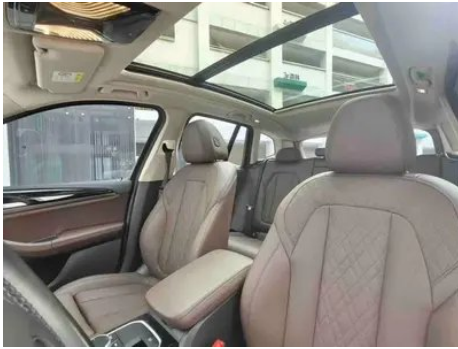

Vehicle Detail Report

BMW X3 2022 xDrive25i M Sports suit

Basic Information

Brand	BMW
Mileage	51,000 km
Color	White
First Registration	2022-10-01
Transfer Count	1

Vehicle Images

Vehicle Condition

1. Driver's seat rails and frame, Signs of removal. 2. Front passenger seat rails and frame, Signs of removal.