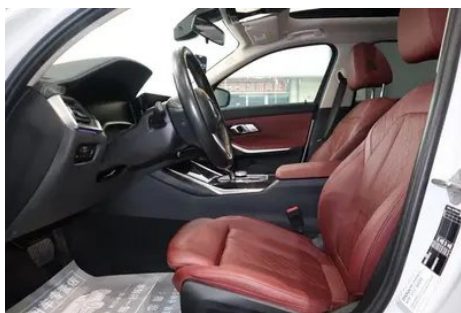

Vehicle Detail Report

BMW 3 Series 2022 325Li M Sports suit

Basic Information

Brand	BMW
Mileage	29,000 km
Color	White
First Registration	2022-07-01
Transfer Count	0

Vehicle Images

Vehicle Condition

1. Right rocker panel, Paint repair, Welding repair, Outer-side deformation, Inner side cracking, Outer-side body panel repair. 2. Inner side of right C-pillar, Paint repair. 3. Right rear quarter panel, Paint repair, Body panel repair.