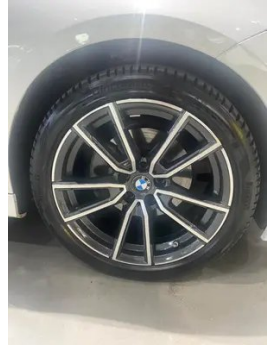

Vehicle Detail Report

BMW 3 Series 2022 325Li M Sports suit

Basic Information

Brand	BMW
Mileage	29,000 km
Color	White
First Registration	2022-07-01
Transfer Count	0

Vehicle Images

Vehicle Condition

1. Right rocker panel, Paint repair, Welding repair, Outer-side deformation, Inner side cracking, Outer-side body panel repair. 2. Inner side of right C-pillar, Paint repair. 3. Right rear quarter panel, Paint repair, Body panel repair.