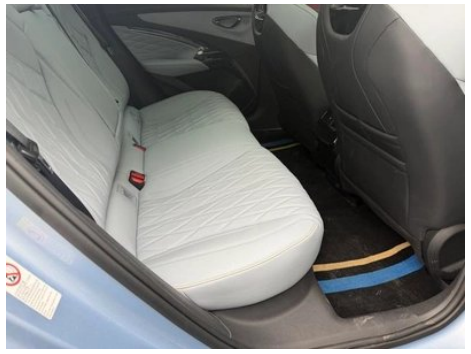

Vehicle Detail Report

Seal 2023 550KM Champion Edition Elite type

Basic Information

Brand	BYD
Mileage	47,000 km
Color	Other
First Registration	2023-01-01
Transfer Count	1

Vehicle Images

Vehicle Condition

1. Inner side of left B-pillar, Non-accident-related deformation. 2. Driver seat rails and frame, Corrosion. 3. Passenger seat rails and frame, Corrosion. 4. Right rear fender, Paint repair, Bodywork repair.