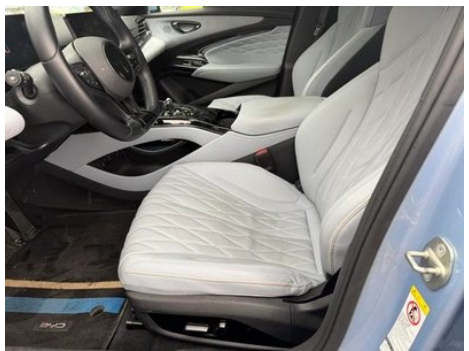

Vehicle Detail Report

Seal 2023 550KM Champion Edition Elite type

Basic Information

Brand	BYD
Mileage	47,000 km
Color	Other
First Registration	2023-01-01
Transfer Count	1

Vehicle Images

Vehicle Condition

1. Inner side of left B-pillar, Non-accident-related deformation. 2. Driver seat rails and frame, Corrosion. 3. Passenger seat rails and frame, Corrosion. 4. Right rear fender, Paint repair, Bodywork repair.