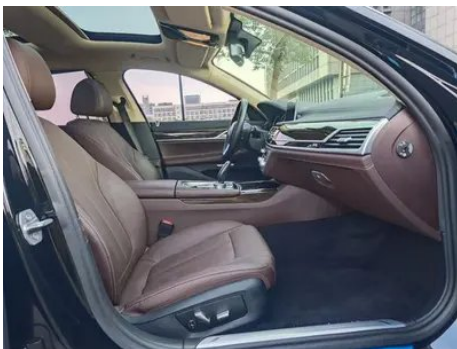

Vehicle Detail Report

BMW 7 Series 2017 730Li Leading Type

Basic Information

Brand	BMW
Mileage	122,000 km
Color	Black
First Registration	2017-02-01
Transfer Count	1

Vehicle Images