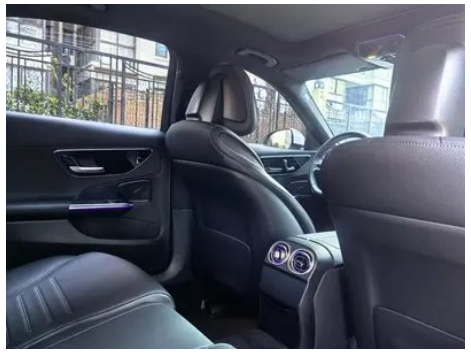

Vehicle Condition

1. Original metal body panels with factory paint.

Configuration Information

Model Information

Model Name	Mercedes-Benz C-Class 2023 C 260 L Sports version
Launch Date	2022.09

Basic parameters

Vehicle Class	Mid-size car
Energy Type	Gasoline + 48V Mild Hybrid System
Maximum Power (kW)	150
Maximum Torque (N·m)	300