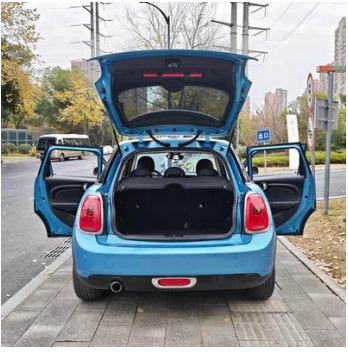

Vehicle Detail Report

MINI 2015 1.5T COOPER Fun Five-door version

Basic Information

Brand	MINI
Mileage	38,100 km
Color	Blue
First Registration	2015-09-01
Transfer Count	0

Vehicle Images

Vehicle Condition

1. Rear body panel, Bodywork repair. 2. Driver seat rails and frame, Signs of disassembly. 3. Passenger seat rails and frame, Signs of disassembly. 4. Left rear fender, Paint repair, Bodywork repair.