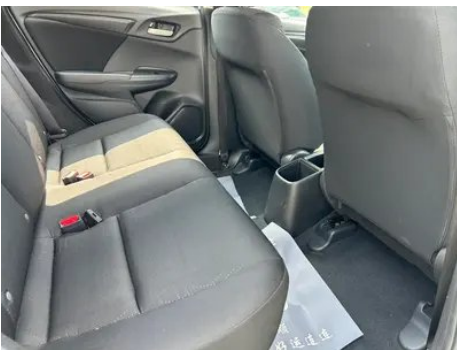

Vehicle Detail Report

Honda Fit 2020 1.5L CVT Comfort Edition

Basic Information

Brand	Honda
Mileage	34,000 km
Color	White
First Registration	2020-05-01
Transfer Count	0

Vehicle Images

Vehicle Condition

1. Right rear quarter panel, Paint repair.