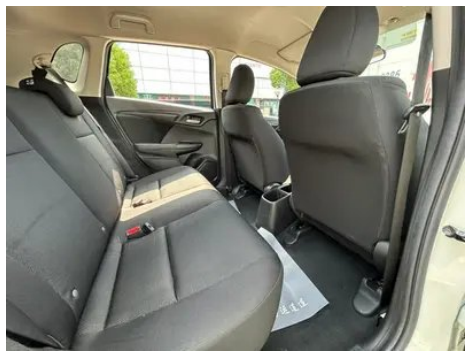

Vehicle Detail Report

Honda Fit 2020 1.5L CVT Comfort Edition

Basic Information

Brand	Honda
Mileage	34,000 km
Color	White
First Registration	2020-05-01
Transfer Count	0

Vehicle Images

Vehicle Condition

1. Right rear quarter panel, Paint repair.