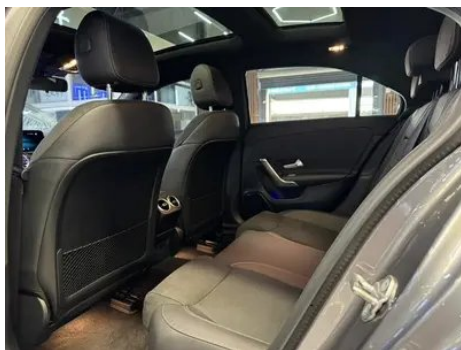

Vehicle Images

Vehicle Condition

1. Original metal body panels with factory paint.

Configuration Information

Model Information

Model Name	Mercedes-Benz A-Class 2022 Change 2 A 200 L Sports sedan fashion model
Launch Date	2022.07