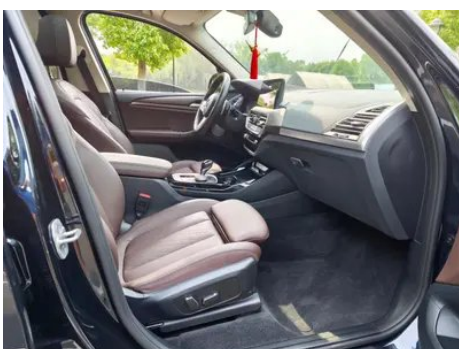

Vehicle Detail Report

BMW X3 2023 xDrive30i Leading Type M Obsidian Night Suit

Basic Information

Brand	BMW
Mileage	33,000 km
Color	Black
First Registration	2024-11-01
Transfer Count	0

Vehicle Images

Vehicle Condition