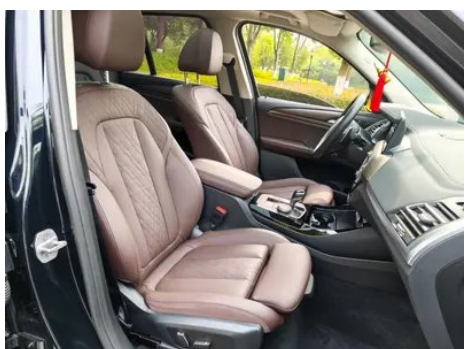

Vehicle Detail Report

BMW X3 2023 xDrive30i Leading Type M Obsidian Night Suit

Basic Information

Brand	BMW
Mileage	33,000 km
Color	Black
First Registration	2024-11-01
Transfer Count	0

Vehicle Images

Vehicle Condition