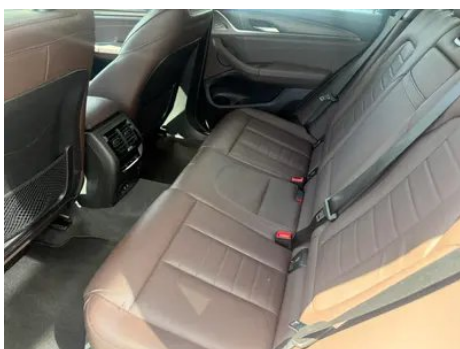

Vehicle Detail Report

BMW X3 2021 xDrive28i M Sports suit

Basic Information

Brand	BMW
Mileage	56,000 km
Color	Black
First Registration	2021-01-01
Transfer Count	0

Vehicle Images

Vehicle Condition

1. Left rocker panel, Scratch damage.
2. Right rocker panel, Scratch damage.
3. Left rear quarter panel, Scratch.