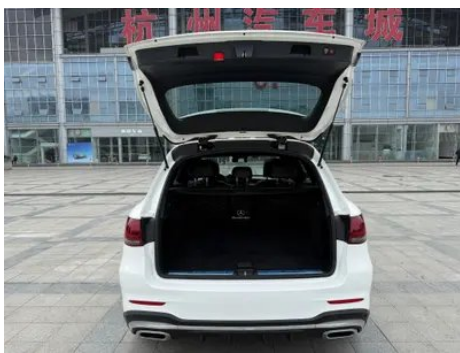

Vehicle Detail Report

Mercedes-Benz GLC 2020 GLC 300 L 4MATIC Dynamic

Basic Information

Brand	Mercedes-Benz
Mileage	65,000 km
Color	White
First Registration	2019-09-01
Transfer Count	1

Vehicle Images

Vehicle Condition