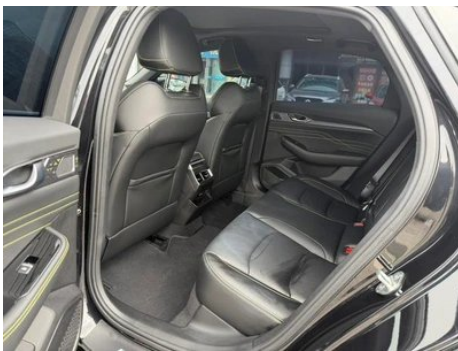

Vehicle Detail Report

Geely Auto Xingrui 2023 1.5T Kunlun Edition

Basic Information

Brand	Geely
Mileage	23,000 km
Color	Black
First Registration	2024-04-01
Transfer Count	0

Vehicle Images