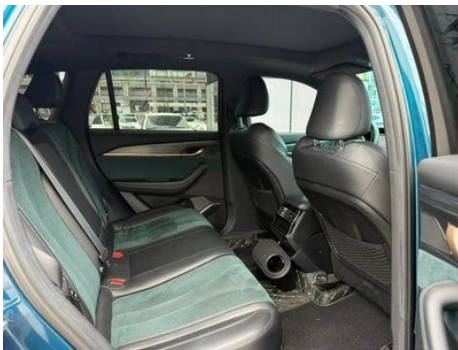

Vehicle Detail Report

Manjaro 2021 2.0TD DCT EVO Two-drive
flagship type

Basic Information

Brand	Geely
Mileage	51,000 km
Color	Blue
First Registration	2022-03-01
Transfer Count	0

Vehicle Images

Vehicle Condition