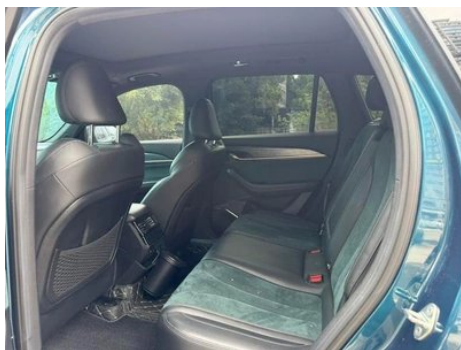

Vehicle Detail Report

Manjaro 2021 2.0TD DCT EVO Two-drive
flagship type

Basic Information

Brand	Geely
Mileage	51,000 km
Color	Blue
First Registration	2022-03-01
Transfer Count	0

Vehicle Images

Vehicle Condition