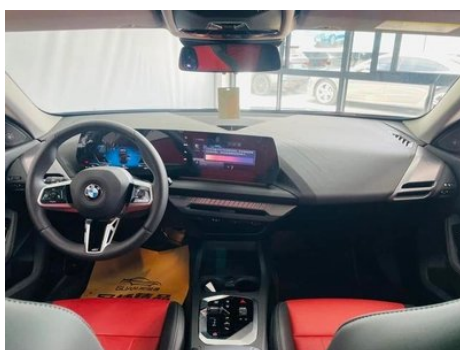

Vehicle Detail Report

BMW 2 Series 2025 225L M Sports Night Suit

Basic Information

Brand	BMW
Mileage	3,100 km
Color	Black
First Registration	2025-02-01
Transfer Count	0

Vehicle Images

Vehicle Condition

1. Driver's seat rails and frame, Signs of removal. 2. Front passenger seat rails and frame, Signs of removal.