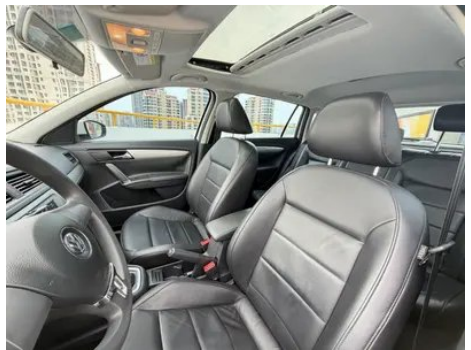

Vehicle Condition

1. Spare wheel well, Deformation. 2. Headliner, Detached, Water stains. 3. Right rear quarter panel, Deformation, Paint repair, Body panel repair. 4. Headliner, Detached, Water stains.

Configuration Information

Model Information

Model Name	Volkswagen Gran Lavida 2014 1.6L Automatic Sports Edition
Launch Date	2013.11

Basic parameters

Vehicle Class	compact car
Energy Type	Gasoline
Maximum Power (kW)	81