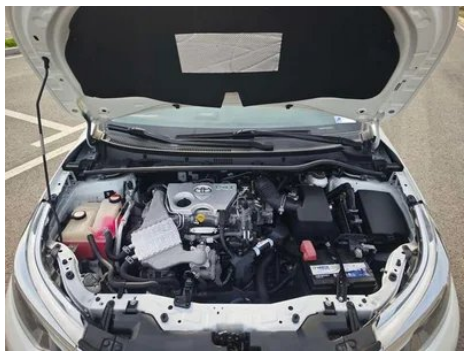

Vehicle Detail Report

Toyota Levin 2017 1.2T V CVT Luxury Edition

Basic Information

Brand	Toyota
Mileage	91,000 km
Color	White
First Registration	2017-05-01
Transfer Count	1

Vehicle Images

Vehicle Condition

Configuration Information

Model Information

Model Information (continued)

Model Name	Toyota Levin 2017 1.2T V CVT Luxury Edition
Launch Date	2016.11

Basic parameters

Vehicle Class	compact car
Energy Type	Gasoline
Maximum Power (kW)	85
Maximum Torque (N·m)	185
Transmission	CVT continuously variable transmission (simulates 8 speeds)
Body Type	Sedan
Engine	1.2T 116 horsepower L4
Dimensions (L×W×H) (mm)	4630*1775*1480
Official 0-100 km/h Acceleration (s)	-
Top Speed (km/h)	-
Curb Weight (kg)	1320
Maximum Gross Weight (kg)	-
NEDC Combined Fuel Consumption (L/100km)	5.6
Measured 0-100 km/h Acceleration (s)	10.59
Measured 100-0 km/h Braking Distance (m)	38.65
Real-world Fuel Consumption (L/100km)	6