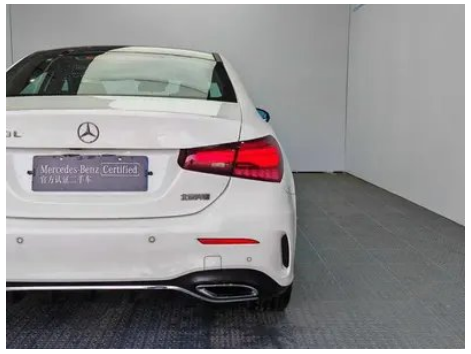

Vehicle Detail Report

Mercedes-Benz A-Class 2024 A 200 L Fashion Edition

Basic Information

Brand	Mercedes-Benz
Mileage	36,700 km
Color	White
First Registration	2024-02-01
Transfer Count	0

Vehicle Images

Vehicle Condition