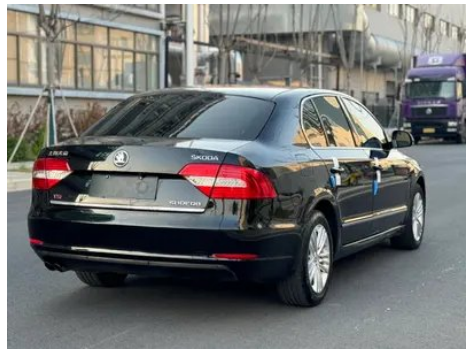

Vehicle Detail Report

Skoda Superb 2013 1.8TSI Automatic Yashi Edition

Basic Information

Brand	Skoda
Mileage	70,000 km
Color	Black
First Registration	2013-12-01
Transfer Count	0

Vehicle Images

Vehicle Condition