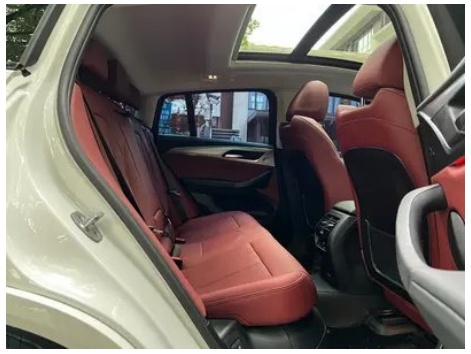

Vehicle Detail Report

BMW X4 2022 xDrive 25i M Sports suit

Basic Information

Brand	BMW
Mileage	12,000 km
Color	White
First Registration	2024-06-01
Transfer Count	0

Vehicle Images

Vehicle Condition

1. Driver's seat rails and frame, Signs of removal. 2. Front passenger seat rails and frame, Signs of removal.