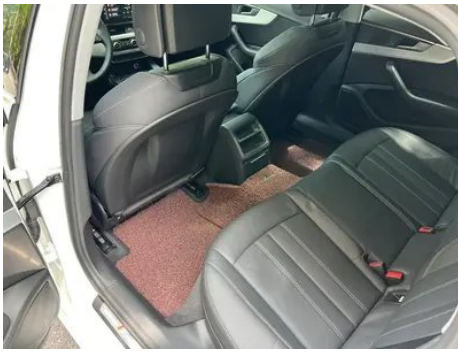

Vehicle Condition

1. Original metal body panels with factory paint.

Configuration Information

Model Information

Model Name	A4L 2020 40 TFSI Sporty Style Model
Launch Date	2020.04

Basic parameters

Vehicle Class	Mid-size car
Energy Type	Gasoline
Maximum Power (kW)	140
Maximum Torque (N·m)	320
Transmission	7-speed wet dual-clutch
Body Type	Sedan
Engine	2.0L 190 hp L4
Dimensions (L×W×H) (mm)	4858*1847*1439
Official 0-100 km/h Acceleration (s)	8.2
Top Speed (km/h)	230
Curb Weight (kg)	1615
Maximum Gross Weight (kg)	-
NEDC Combined Fuel Consumption (L/100km)	6.1
Measured 0-100 km/h Acceleration (s)	7.87
Measured 100-0 km/h Braking Distance (m)	39.5
Real-world Fuel Consumption (L/100km)	7.8

engine