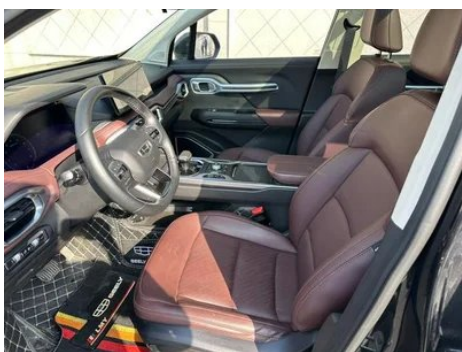

Vehicle Detail Report

Geely Auto Haoyue 2022 1.8TD DCT Luxury type

Basic Information

Brand	Geely
Mileage	26,000 km
Color	Black
First Registration	2022-10-01
Transfer Count	0

Vehicle Images

Vehicle Condition

1. Left rear door, Body panel repair. 2. Right rear door, Paint repair.

Configuration Information

Model Information

Model Name	Geely Auto Haoyue 2022 1.8TD DCT Luxury type 5 seat
Launch Date	2021.11

Basic parameters