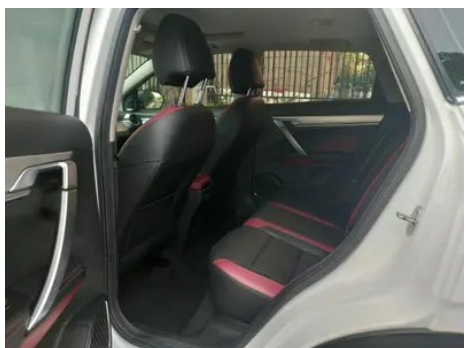

Vehicle Detail Report

Geely Coolray 2020 240T DCT Hunter

Basic Information

Brand	Geely
Mileage	20,000 km
Color	White
First Registration	2023-01-01
Transfer Count	0

Vehicle Images

Vehicle Condition

1. Original metal body panels with factory paint.