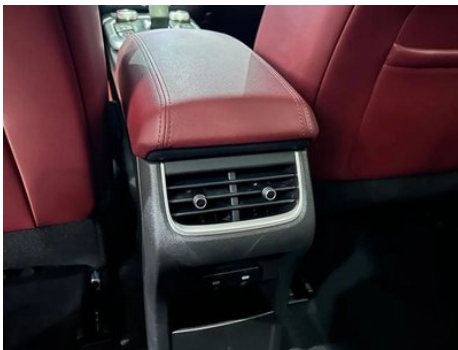

Vehicle Detail Report

Tank 300 2024 2.0T Conqueror

Basic Information

Brand	Tank
Mileage	24,000 km
Color	Black
First Registration	2024-04-01
Transfer Count	0

Vehicle Images

Vehicle Condition

1. Original metal body panels with factory paint.