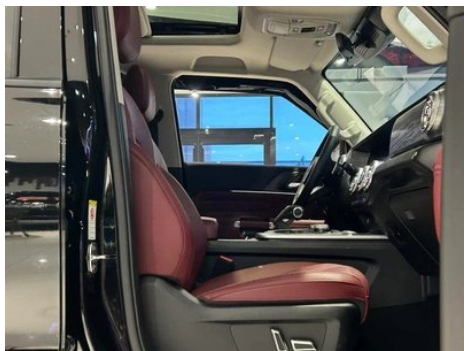

Vehicle Detail Report

Tank 300 2024 2.0T Conqueror

Basic Information

Brand	Tank
Mileage	24,000 km
Color	Black
First Registration	2024-04-01
Transfer Count	0

Vehicle Images

Vehicle Condition

1. Original metal body panels with factory paint.