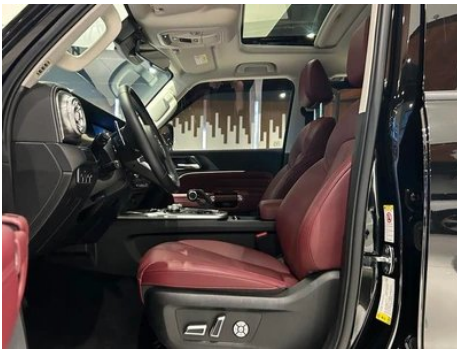

Vehicle Detail Report

Tank 300 2024 2.0T Conqueror

Basic Information

Brand	Tank
Mileage	24,000 km
Color	Black
First Registration	2024-04-01
Transfer Count	0

Vehicle Images

Vehicle Condition

1. Original metal body panels with factory paint.