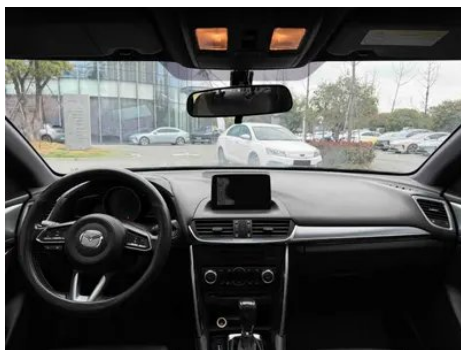

Vehicle Detail Report

Mazda CX-4 2018 2.0L Automatic two-wheel drive blue sky grade upgrade version Country VI

Basic Information

Brand	Mazda
Mileage	108,500 km
Color	Blue
First Registration	2019-10-01
Transfer Count	0

Vehicle Images