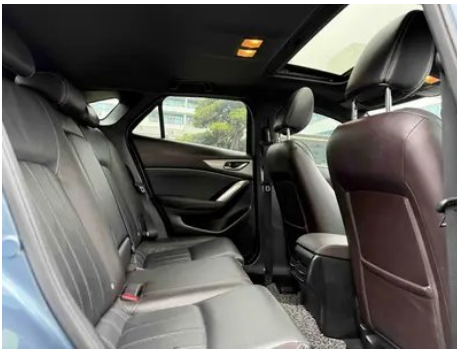

Vehicle Images

Vehicle Condition

1. Original metal body panels with factory paint.

Configuration Information

Model Information

Model Information (continued)

Model Name	Mazda CX-4 2018 2.0L Automatic Two-Wheel Drive Blue Sky Premium Upgrade Version China VI
Launch Date	2019.06