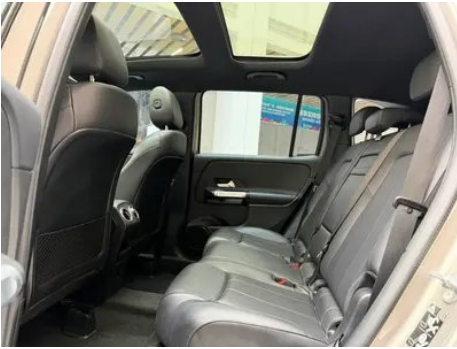

Vehicle Detail Report

Mercedes-Benz GLB 2022 Restyling GLB 200 Dynamic

Basic Information

Brand	Mercedes-Benz
Mileage	36,000 km
Color	Other
First Registration	2023-01-01
Transfer Count	0

Vehicle Images

Vehicle Condition