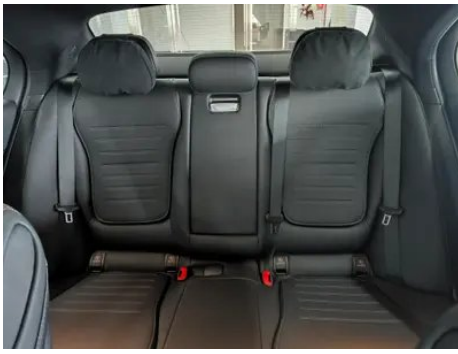

Vehicle Condition

1. Original metal body panels with factory paint.

Configuration Information

Model Information

Model Name	Mercedes-Benz C-Class 2024 C 260 L Sports version
Launch Date	2023.10

Basic parameters

Vehicle Class	Mid-size car
Energy Type	Gasoline + 48V Mild Hybrid System
Maximum Power (kW)	150
Maximum Torque (N·m)	300
Transmission	9-gear manual integration
Body Type	Sedan
Engine	1.5L 204 hp L4
Dimensions (L×W×H) (mm)	4882*1820*1461