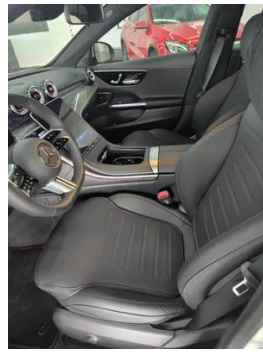

Vehicle Condition

1. Original metal body panels with factory paint.

Configuration Information

Model Information

Model Name	Mercedes-Benz C-Class 2024 C 260 L Sports version
Launch Date	2023.10

Basic parameters

Vehicle Class	Mid-size car
Energy Type	Gasoline + 48V Mild Hybrid System
Maximum Power (kW)	150
Maximum Torque (N·m)	300
Transmission	9-gear manual integration
Body Type	Sedan
Engine	1.5L 204 hp L4
Dimensions (L×W×H) (mm)	4882*1820*1461