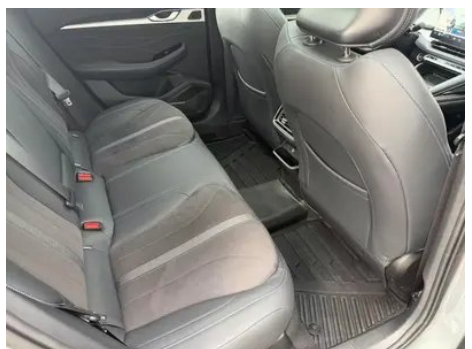

Vehicle Condition

1. Original metal body panels with factory paint.

Configuration Information

Model Information

Model Name	Geely Preface 2026 Oriental Yao 2.0TD full moon version